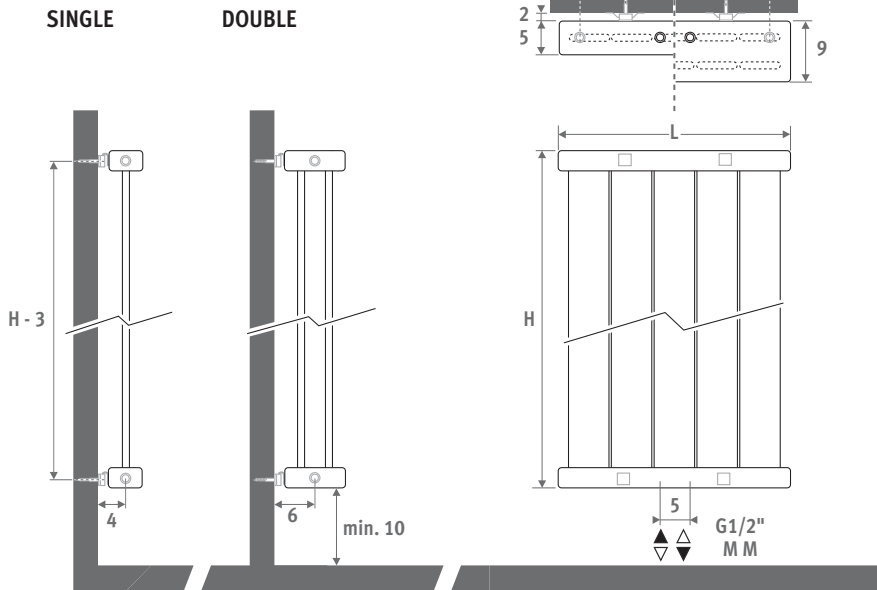

DECO PANEL VERTICAL DOUBLE traffic white 333

DECO PANEL

DECO PANEL VERTICAL

DIMENSIONS (in cm)

SINGLE **DOUBLE**

- standard connection
- variant

Also available in horizontal version. See page 192.

DELIVERY

CONNECTION

Code:
1° number = flow
2° number = return

Standard connection:
central connection MM
below or on top, flow left or right.

Other connections (no surcharge)

- bottom connection: enter code 18 or 81
- top connection: enter code 45 or 54
- side connection: ordering code: specify 32, 67, 41 or 58. Code 32 or 67 not suitable for the perpendicular to the wall model PVSS/PVDS.
- cross-over connection: enter code 51 or 48