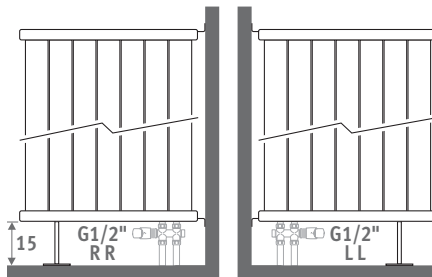

CODE	€	
	st. colour	other
Deco Panel Vertical Single PVSS.HHHLLL.XXX/RR	72,90	87,30
PVSS.HHHLLL.XXX/LL	72,90	87,30
Deco Panel Vertical Double PVDS.HHHLLL.XXX/RR	72,90	87,30
PVDS.HHHLLL.XXX/LL	72,90	87,30

Deco Panel Vertical is available from height 120 cm up to 300 cm and from length 32 cm up to 120 cm, see: www.radiatorfactory.com

SINGLE

code	height	length	colour	conn.
PVSW .	180	028 .	XXX	/MM
fill in colour code _____				

L	H 180	Watts	Watts	€	€
		75/65	55/45	st. colour	other
028	490	251	297,50	357,00	
040	736	377	405,90	487,10	
053	981	502	512,70	615,30	
066	1226	628	620,30	744,50	
078	1471	753	729,00	874,90	
091	1716	878	836,40	1003,70	
103	1962	1004	943,20	1131,90	
116	2207	1130	1051,80	1262,10	

L	H 192	Watts	Watts	€	€
		75/65	55/45	st. colour	other
028	520	266	305,90	367,10	
040	781	400	419,20	503,00	
053	1041	533	532,60	639,00	
066	1301	666	645,90	775,00	
078	1561	799	757,50	909,00	
091	1821	932	869,50	1043,40	
103	2082	1065	981,90	1178,20	
116	2342	1198	1096,20	1315,40	

L	H 200	Watts	Watts	€	€
		75/65	55/45	st. colour	other
028	540	276	313,40	376,10	
040	811	415	428,50	514,20	
053	1081	553	544,70	653,70	
066	1351	691	660,90	793,10	
078	1621	829	777,00	932,40	
091	1891	967	891,30	1069,60	
103	2162	1106	1007,40	1208,90	
116	2432	1244	1124,40	1349,40	

L	H 220	Watts	Watts	€	€
		75/65	55/45	st. colour	other
028	590	301	328,40	394,20	
040	886	452	452,20	542,60	
053	1181	603	575,90	691,10	
066	1476	754	701,50	841,80	
078	1771	904	825,10	990,20	
091	2066	1055	948,80	1138,50	
103	2362	1206	1071,60	1285,90	
116	2657	1357	1196,30	1435,60	

L	H 240	Watts	Watts	€	€
		75/65	55/45	st. colour	other
028	641	327	345,70	414,80	
040	961	490	476,80	572,10	
053	1282	654	610,10	732,10	
066	1602	817	740,30	888,30	
078	1922	980	873,40	1048,10	
091	2243	1144	1004,70	1205,70	
103	2563	1307	1135,90	1363,10	
116	2884	1471	1268,00	1521,60	

L	H 260	Watts	Watts	€	€
		75/65	55/45	st. colour	other
028	692	353	361,70	434,10	
040	1037	528	500,40	600,50	
053	1383	705	641,10	769,30	
066	1729	881	780,90	937,00	
078	2075	1057	919,60	1103,60	
091	2421	1234	1060,20	1272,20	
103	2766	1409	1199,90	1440,00	
116	3112	1586	1339,80	1607,80	

DOUBLE

code	height	length	colour	conn.
PVDW .	180	028 .	XXX	/MM
fill in colour code _____				

L	H 180	Watts	Watts	€	€
		75/65	55/45	st. colour	other
028	740	376	595,00	714,00	
040	1109	564	811,90	974,20	
053	1479	752	1025,30	1230,40	
066	1849	941	1240,70	1488,80	
078	2219	1129	1457,90	1749,50	
091	2589	1317	1673,00	2007,60	
103	2958	1505	1886,20	2263,50	
116	3328	1693	2103,60	2524,30	

L	H 192	Watts	Watts	€	€
		75/65	55/45	st. colour	other
028	779	396	611,70	734,10	
040	1169	595	838,40	1006,10	
053	1558	793	1065,00	1278,10	
066	1948	991	1291,70	1550,00	
078	2338	1189	1514,70	1817,70	
091	2727	1387	1739,10	2087,00	
103	3117	1586	1963,80	2356,60	
116	3506	1784	2192,30	2630,80	

L	H 200	Watts	Watts	€	€
		75/65	55/45	st. colour	other
028	806	410	627,00	752,30	
040	1208	615	857,10	1028,60	
053	1611	820	1089,60	1307,50	
066	2014	1025	1321,60	1585,90	
078	2417	1230	1554,10	1864,90	
091	2820	1435	1782,80	2139,40	
103	3222	1639	2014,80	2417,80	
116	3625	1844	2248,90	2698,70