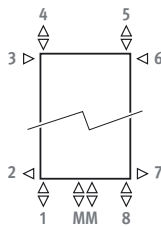

DECO PANEL VERTICAL DOUBLE traffic white 333

DECO PANEL

DECO PANEL VERTICAL

DIMENSIONS (in cm)

SINGLE **DOUBLE**

- standard connection
- variant

Also available in horizontal version. See page 192.

DELIVERY

CONNECTION

Code:
1° number = flow
2° number = return

Standard connection:
central connection MM
below or on top, flow left or right.

Other connections (no surcharge)

- bottom connection: enter code 18 or 81
- top connection: enter code 45 or 54
- side connection: ordering code: specify 32, 67, 41 or 58. Code 32 or 67 not suitable for the perpendicular to the wall model PVSS/PVDS.
- cross-over connection: enter code 51 or 48