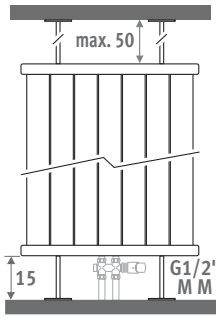

DECO PANEL VERTICAL DOUBLE traffic white 333

DECO PANEL

DECO PANEL VERTICAL

DIMENSIONS (in cm)

SINGLE **DOUBLE**

- standard connection
- variant

Also available in horizontal version. See page 192.

DELIVERY

fill in sleeve coupling code

Precision metal tube 15/1	115
Precision metal tube 16/1	116
Precision metal tube 18/1	118
RPE/ALU tube 16/2	316
RPE/ALU tube 18/2	318

Other connections:

See chapter "Connection sets and valves" for all connection options and technical information

SURCHARGE FREESTANDING MODEL

For radiators from 53 cm up to max. 103 cm length.

Delivery:

- 2 feet
- 2 ceiling fixings
- connection MM G1/2"

Recommended connection set: set 42

CODE	€	
	st. colour	other
Deco Panel Vertical Single PVSF.HHHLLL.XXX/MM	97,20	116,40
Deco Panel Vertical Double PVDF.HHHLLL.XXX/MM	97,20	116,40

SURCHARGE PERPENDICULAR TO THE WALL

For radiators from 53 cm up to max. 103 cm length.

Height max. 220 cm

Connection code: specify code LL or RR instead of MM

Delivery:

- 1 foot
- 2 side fixings
- connection LL or RR G1/2"