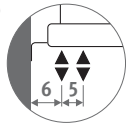

CODE	€	
	st. colour	other
Deco Panel Vertical Single PVSS.HHHLLL.XXX/RR	72,90	87,30
PVSS.HHHLLL.XXX/LL	72,90	87,30
Deco Panel Vertical Double PVDS.HHHLLL.XXX/RR	72,90	87,30
PVDS.HHHLLL.XXX/LL	72,90	87,30

Deco Panel Vertical is available from height 120 cm up to 300 cm and from length 32 cm up to 120 cm, see: www.radiatorfactory.com