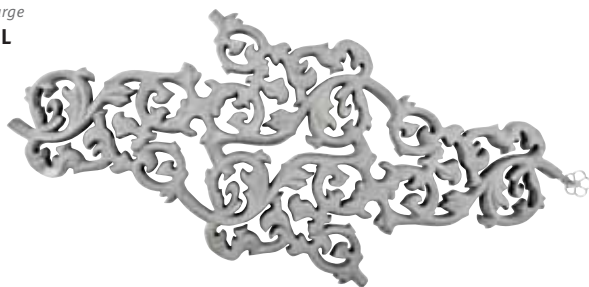

HEATWAVE

DIMENSIONS (in cm)

The Heatwave can be mounted in any orientation through 360°.

code	model	colour
HEAW . 001	OS	XXX
fill in colour code _____		

Model	Watts		€	
	75/65	55/45	st. colour	other
OS	232	126	1543,50	1852,20
OM	430	236	2646,00	3175,20
OL	820	449	5071,50	6085,80
XL	1255	709	7166,30	8599,50

EN442 output at 20°C room temperature

DELIVERY

- wall mounted radiator from mineral composite, with scratch resistant lacquer finish
- depending on the model, delivered in 1, 2, 3 or 4 parts
- manual valve with hand wheel
- double built-in box for connection to wall 3/4" eurocone
- wall fixings
- installation template

COLOURS

Standard colours:

Other colours: RAL range on demand.

CONNECTIONS

Provide an air vent on the central heating pipework above the radiator

large
OL