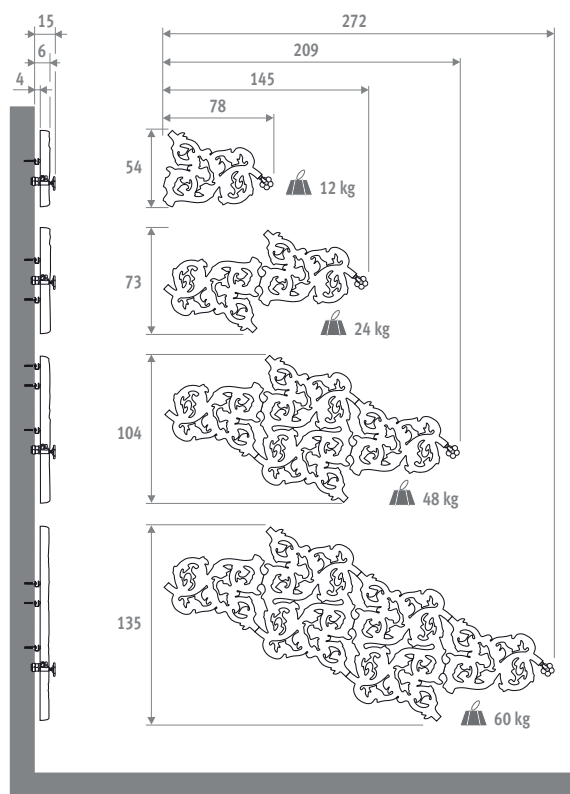

Design by Joris Laarman.

HEATWAVE

DIMENSIONS (in cm)

The Heatwave can be mounted in any orientation through 360°.

code	model	colour
HEAW . 001	OS	XXX
fill in colour code _____		

Model	Watts		€	
	75/65	55/45	st. colour	other
OS	232	126	1543,50	1852,20
OM	430	236	2646,00	3175,20
OL	820	449	5071,50	6085,80
XL	1255	709	7166,30	8599,50