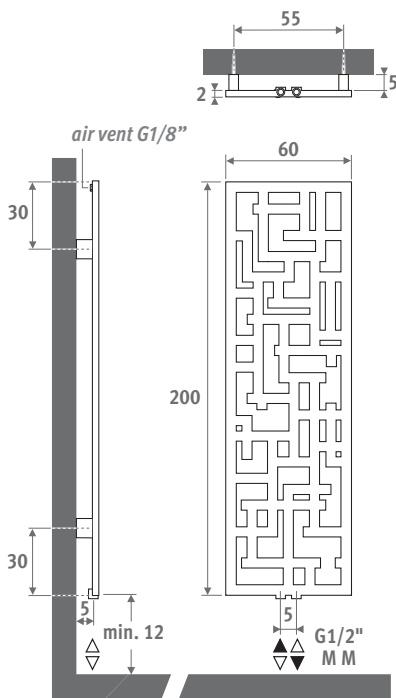

MOON

code height length colour
MOOW . 196 050 . XXXX
fill in colour code

	Watts	Watts	€	€
	75/65	55/45	st. colour	other
L H 196				
050	896	485	2876,50	3106,80

EN442 output at 20°C room temperature

DIMENSIONS (in cm)

fill in sleeve coupling code

- Precision metal tube 15/1 **115**
- Precision metal tube 16/1 **116**
- Precision metal tube 18/1 **118**
- RPE/ALU tube 16/2 **316**
- RPE/ALU tube 18/2 **318**

Other connection sets and sleeve couplings

See chapter "Connection sets and valves" for all connection options and technical information.

CROSSROADS

DIMENSIONS (in cm)

STAINLESS STEEL

code	height	length	colour	conn.
CROW . 200 060 . 012 /MM				
	Watts	Watts		€
	75/65	55/45		
L	H 200			
060				3887,40

LACQUERED

code	height	length	colour	conn.
CROW . 200 060 . XXX /MM				
	Watts	Watts	€	€
	75/65	55/45	st. colour	other
L	H 200			
060	989	528	1880,90	2257,10

EN442 output at 20°C room temperature

DELIVERY