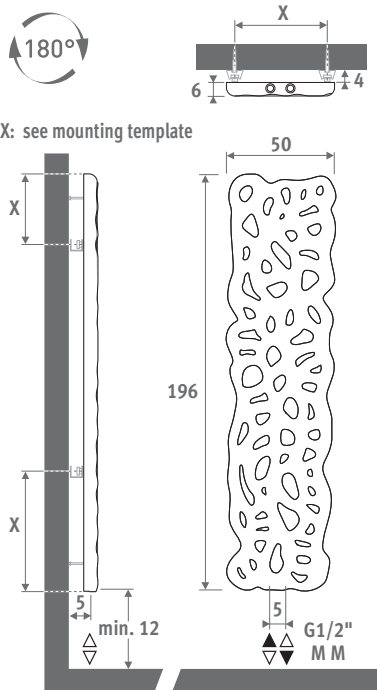

MOON

code height length colour
MOOW . 196 050 . XXXX
fill in colour code

	Watts	Watts	€	€
	75/65	55/45	st. colour	other
L H 196				
050	896	485	2876,50	3106,80

EN442 output at 20°C room temperature

DIMENSIONS (in cm)

Standard connection:
 central connection code MM.
 The Moon is symmetrical and can be mounted either way up.
 One pipe connection:
 connection sets 41, 42, 48 or 49.
 Max. 2 radiators per heating ring.

See chapter "Connection sets and valves" for all connection options and technical information.

CROSSROADS

DIMENSIONS (in cm)

STAINLESS STEEL

code	height	length	colour	conn.
CROW . 200 060 . 012 /MM				
	Watts	Watts		€
	75/65	55/45		
L	H 200			
060				3887,40

LACQUERED

code	height	length	colour	conn.
CROW . 200 060 . XXX /MM				
	Watts	Watts	€	€
	75/65	55/45	st. colour	other
L	H 200			
060	989	528	1880,90	2257,10

EN442 output at 20°C room temperature

DELIVERY