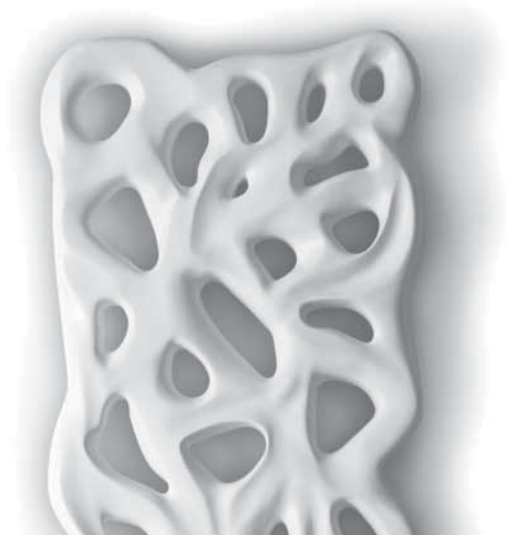

jaga

ORECA

INSPIRED
BY  **jaga**

CROSSROADS & MOON € 2015.EX

CROSSROADS MOON

CROSSROADS stainless steel version

MOON white 9016

ORECA DESIGN