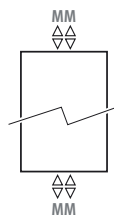

9005 black RAL 9005

3304 brown RAL 330-4

140M white gold RAL 140-M

260M yellow gold RAL 260-M

Other colours: RAL range on demand.

CONNECTION

Provide an air vent on the central heating pipework above the radiator.

Standard connection:
 central connection code MM.
 The Moon is symmetrical and can be mounted either way up.
 One pipe connection:
 connection sets 41, 42, 48 or 49.
 Max. 2 radiators per heating ring.