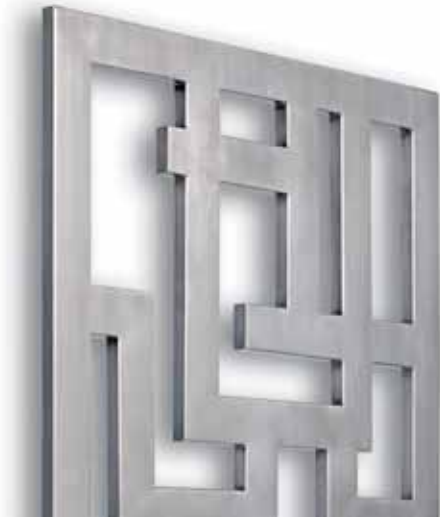

jaga

ORECA

INSPIRED
BY  **jaga**

CROSSROADS & MOON € 2015.EX

CROSSROADS MOON

CROSSROADS stainless steel version

MOON white 9016

ORECA DESIGN