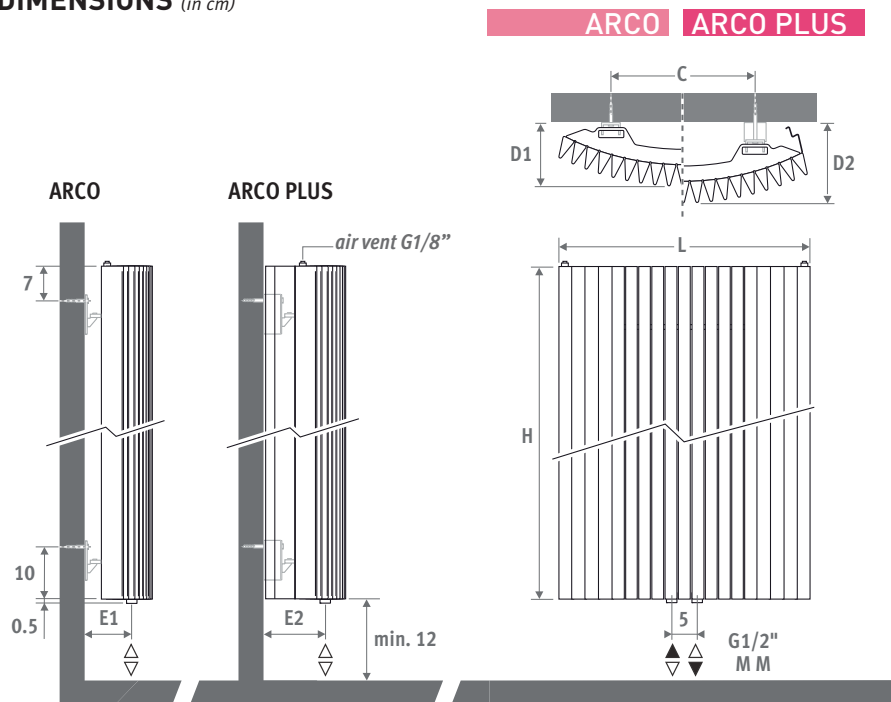

DIMENSIONS (in cm)

L	C	D1	D2	E1	E2
29.8	10	10.1	14.1	4.1	8.1
41.0	20	11.1	16.1	5.1	10.1
51.9	30	12.7	17.7	6.7	11.7
62.5	40	12.2	17.2	6.2	11.2
73.3	50	13.7	18.7	7.7	12.7
83.9	60	15.7	20.7	9.7	14.7

DELIVERY

EN442 output at 20°C room temperature

EURO NORM
EN 442

IGUANA VISIO

DIMENSIONS (in cm)

L	C	D1	D2	E1	E2
51.9	30	10.5	15.5	6.5	11.5
62.5	40	11.0	16.0	6.0	11.0
73.3	50	12.5	17.5	7.5	12.5

DELIVERY

- central connection MM underneath
- wall fixing
- 2 chrome-plated air vents G1/8"
- Iguana Plus is supplied with two side panels