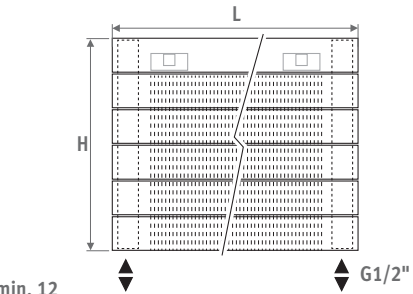

jaga

Eyecatchers

PANEL PLUS HORIZONTAL € 2015.EX

Eyecatchers
* From design to art *

PANEL PLUS HORIZONTAL

Elegant simplicity and power

Streamlined, elegant design. The compact style of the Panel Plus allows creative freedom to the designer and saves space too! The Panel Plus can be fitted as a wall mounted radiator, but Jaga also offers a super compact, solid skirting model starting at a height of 6 cm! The robust design of the Panel Plus radiator with its hidden collectors provides an elegant simplicity that oozes quality.

Vertical version: see p. 250.
Freestanding version: see p. 200.

PANEL PLUS HORIZONTAL sandblast grey 001

PANEL PLUS HORIZONTAL

PANEL PLUS HORIZONTAL

DIMENSIONS (in cm)

- standard connection
- variant

Vertical version: see p. 250.
Freestanding version: see p. 200.

Code 18, reversible 18 or 81

Other connections (no surcharge):

- side connection:
 - one-sided: code 32 or 67 instead of 18
 - cross-over: code 37 or 62 instead of 18
- single point connection: code 11 (left) or 88 (right) instead of 18.