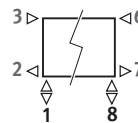

Standard colours:

- traffic white RAL 9016 (333), smooth satin matt
- sandblast grey (001), fine texture metallic

Other colours: see colour chart.

CONNECTION

Code:

1° number = flow

2° number = return

Standard connection:

Code 18, reversible 18 or 81

Other connections (no surcharge):

- side connection:
 - one-sided: code 32 or 67 instead of 18
 - cross-over: code 37 or 62 instead of 18
- single point connection: code 11 (left) or 88 (right) instead of 18.