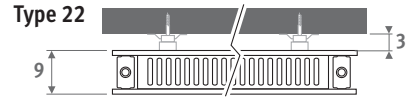

Vertical version: see p. 250.
Freestanding version: see p. 200.

PANEL PLUS HORIZONTAL sandblast grey 001

PANEL PLUS HORIZONTAL

PANEL PLUS HORIZONTAL

DIMENSIONS (in cm)

- standard connection
- variant

Vertical version: see p. 250.
Freestanding version: see p. 200.