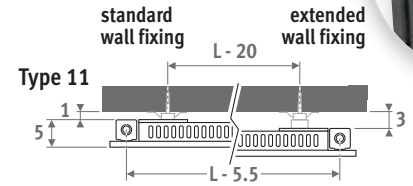

Vertical version: see p. 250.
Freestanding version: see p. 200.

PANEL PLUS HORIZONTAL sandblast grey 001

PANEL PLUS HORIZONTAL

PANEL PLUS HORIZONTAL

DIMENSIONS (in cm)

- standard connection
- variant

Vertical version: see p. 250.
Freestanding version: see p. 200.

Code 18, reversible 18 or 81

Other connections (no surcharge):

- side connection:
 - one-sided: code 32 or 67 instead of 18
 - cross-over: code 37 or 62 instead of 18
- single point connection: code 11 (left) or 88 (right) instead of 18.