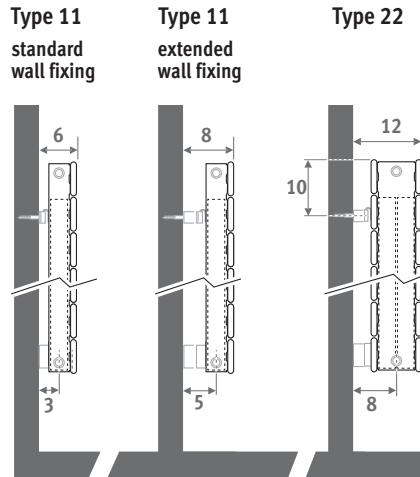

Vertical version: see p. 250.
Freestanding version: see p. 200.

PANEL PLUS HORIZONTAL sandblast grey 001

PANEL PLUS HORIZONTAL

PANEL PLUS HORIZONTAL

DIMENSIONS (in cm)

- standard connection
- variant

Vertical version: see p. 250.
Freestanding version: see p. 200.

Code 18, reversible 18 or 81

Other connections (no surcharge):

- side connection:
 - one-sided: code 32 or 67 instead of 18
 - cross-over: code 37 or 62 instead of 18
- single point connection: code 11 (left) or 88 (right) instead of 18.