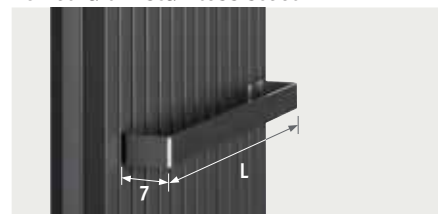

OPTIONS

Towel rail in stainless steel

CODE	L	min. L radiator	€
9042.03329.011	33	33	141,30
9042.03413.011	41	41	141,30
9042.03497.011	50	50	141,30
9042.03581.011	58	58	141,30
9042.03665.011	67	67	141,30

Towel rack in stainless steel