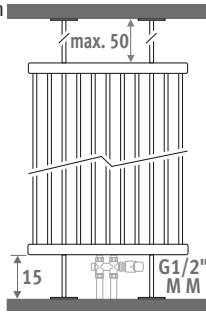

For radiators from 56 cm length.

Height max. 220 cm.

Delivery:

- 2 feet
 - 2 ceiling fixings
 - connection MM G1/2"
- Recommended connection set: set 42

CODE	€	
	st. colour	other
Deco Space Single SVSF.HHHLLL.XXX/MM	102,00	122,40
Deco Space Double SVDF.HHHLLL.XXX/MM	102,00	122,40

SURCHARGE PERPENDICULAR TO THE WALL

For radiators from 56 cm up to 96 cm length.

Height max. 220 cm.

Connection code: specify code LL or RR instead of MM.

Delivery:

- 1 foot
- 2 side fixings
- connection LL or RR G1/2"