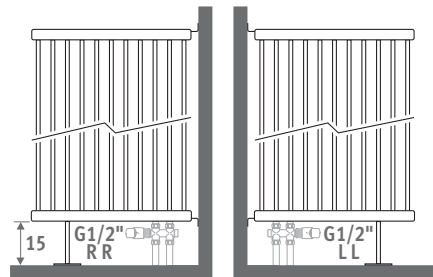

CODE	€	
	st. colour	other
Deco Space Single SVSS.HHHLLL.XXX/RR	76,50	91,80
SVSS.HHHLLL.XXX/LL	76,50	91,80
Deco Space Double SVDS.HHHLLL.XXX/RR	76,50	91,80
SVDS.HHHLLL.XXX/LL	76,50	91,80

Deco Space is available from height 120 cm up to 300 cm and from length 32 cm up to 120 cm. See: www.theradiatorfactory.com

EN 442

SINGLE

code	height	length	colour	conn.
SVSW . 180	032 . XXX	/MM		
fill in colour code				

L	H 180	Watts	Watts	€	€
		75/65	55/45	st. colour	other
032		884	457	472,80	567,40
040		1105	571	572,90	687,40
048		1326	686	674,20	809,00
056		1547	800	773,40	928,10
064		1768	914	872,40	1047,00
072		1989	1029	973,70	1168,30
080		2210	1143	1072,50	1287,10
096		2652	1371	1271,90	1526,20

L	H 192	Watts	Watts	€	€
		75/65	55/45	st. colour	other
032		939	486	491,60	590,00
040		1174	608	595,90	715,10
048		1409	730	699,70	839,70
056		1644	851	803,90	964,50
064		1878	973	908,10	1089,70
072		2113	1094	1012,20	1214,60
080		2348	1216	1116,30	1339,60
096		2818	1459	1324,40	1589,20

L	H 200	Watts	Watts	€	€
		75/65	55/45	st. colour	other
032		976	506	503,60	604,40
040		1220	632	610,90	733,00
048		1464	759	717,80	861,30
056		1708	885	823,90	988,70
064		1952	1011	930,80	1117,10
072		2196	1138	1037,90	1245,50
080		2440	1264	1145,00	1374,00
096		2928	1517	1360,40	1632,40

L	H 220	Watts	Watts	€	€
		75/65	55/45	st. colour	other
032		1066	554	533,40	640,10
040		1332	692	646,40	775,70
048		1598	830	761,40	913,60
056		1865	969	876,50	1051,80
064		2131	1107	989,40	1187,20
072		2398	1246	1104,40	1325,20
080		2664	1384	1218,40	1462,00
096		3197	1661	1447,20	1736,70

L	H 240	Watts	Watts	€	€
		75/65	55/45	st. colour	other
032		1153	600	562,20	674,60
040		1441	750	682,10	818,50
048		1729	900	805,00	966,00
056		2017	1050	926,80	1112,20
064		2306	1200	1049,00	1258,70
072		2594	1350	1168,80	1402,50
080		2882	1500	1291,80	1550,10
096		3458	1800	1534,60	1841,50

L	H 260	Watts	Watts	€	€
		75/65	55/45	st. colour	other
032		1237	646	589,90	707,80
040		1546	807	719,70	863,70
048		1855	968	848,70	1018,50
056		2164	1129	977,30	1172,90
064		2474	1291	1106,30	1327,50
072		2783	1452	1235,40	1482,50
080		3092	1614	1365,10	1638,10
096		3710	1936	1623,00	1947,50

DOUBLE

code	height	length	colour	conn.
SVDW . 180	032 . XXX	/MM		
fill in colour code				

L	H 180	Watts	Watts	€	€
		75/65	55/45	st. colour	other
032		1418	717	945,80	1135,10
040		1772	896	1145,80	1374,90
048		2126	1074	1348,40	1618,10
056		2481	1254	1546,70	1856,10
064		2835	1433	1744,70	2093,70
072		3190	1612	1947,10	2336,60
080		3544	1791	2145,20	2574,10
096		4253	2149	2543,70	3052,40

L	H 192	Watts	Watts	€	€
		75/65	55/45	st. colour	other
032		1500	758	983,40	1180,10
040		1875	948	1192,00	1430,30
048		2250	1137	1399,80	1679,70
056		2625	1327	1607,70	1929,20
064		3000	1516	1816,20	2179,40
072		3375	1706	2024,30	2429,20
080		3750	1895	2232,40	2679,00
096		4500	2274	2648,70	3178,60

L	H 200	Watts	Watts	€	€
		75/65	55/45	st. colour	other
032		1554	786	1007,20	1208,60
040		1943	982	1221,70	1466,00
048		2332	1179	1435,60	1722,60
056		2720	1375	1647,80	1977,40
064		3109	1572	1861,70	2234,00
072		3497	1768	2075,90	2491,10
080		3886	1965	2290,20	2748,10
096		4663	2358	2720,70	3264,80