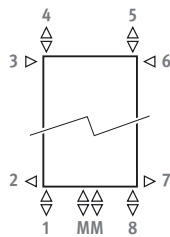

CONNECTION

Code:
1° number = flow
2° number = return

Standard connection:
central connection MM
below or on top, flow left or right.

Other connections (no surcharge):

- bottom connection: enter code 18 or 81
- top connection: enter code 45 or 54
- side connection: specify 32, 67, 41 or 58 instead of MM. Code 32 or 67 not suitable for the perpendicular to the wall model (SVSS/ SVDS)!
- cross-over connection: enter code 51 or 48