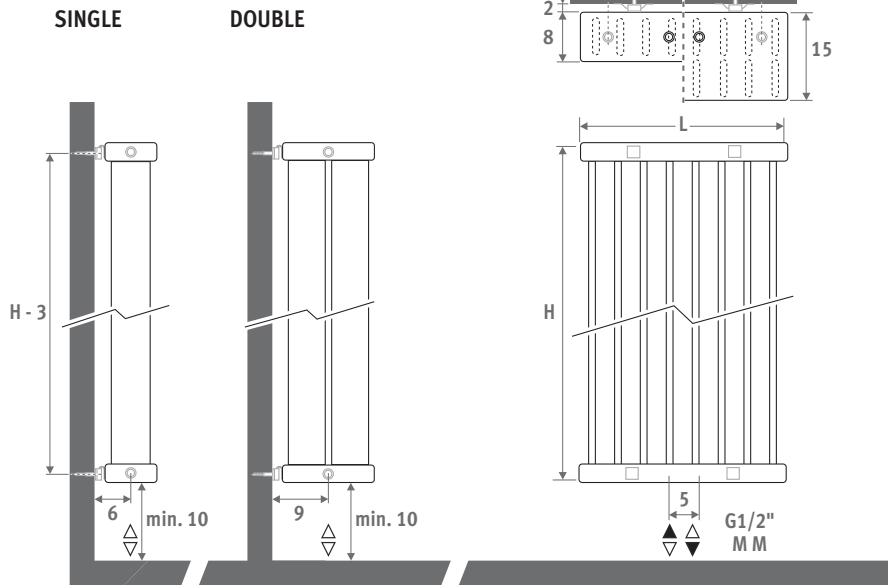

Can also be used as a semi-transparent room divider

DECO SPACE VERTICAL sandblast grey 001

DECO SPACE

DECO SPACE

DIMENSIONS (in cm)

- standard connection
- variant

SINGLE **DOUBLE**

DELIVERY

CONNECTION

Code:
1° number = flow
2° number = return

Standard connection:
central connection MM
below or on top, flow left or right.

Other connections (no surcharge):

- bottom connection: enter code 18 or 81
- top connection: enter code 45 or 54
- side connection: specify 32, 67, 41 or 58 instead of MM. Code 32 or 67 not suitable for the perpendicular to the wall model (SVSS/ SVDS)!
- cross-over connection: enter code 51 or 48