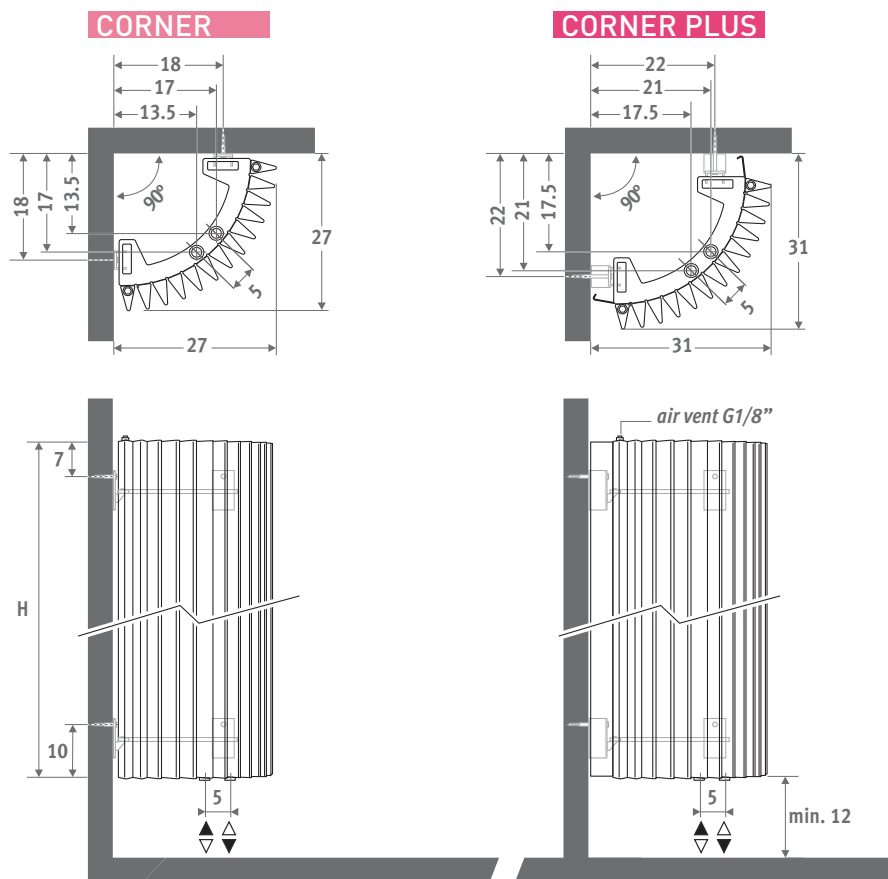

The only thing the Iguana Corner needs to provide heat: a quiet little corner. Also available in heights 125 and 150 cm, specially designed for installation above the bathtub.

Also available as "Plus" version for low flow temperatures.

Top 10
Design
Award
Winner
2000

ISM 1999
DESIGN PLUS
Small Industry Award

IGUANA CORNER traffic white 333, optional towel rail

IGUANA CORNER

IGUANA CORNER

DIMENSIONS (in cm)

DELIVERY

- central connection MM underneath
- wall fixing
- 2 chrome-plated air vents G1/8"
- Iguana Plus is supplied with two side panels

CONNECTION SETS

To guarantee the output of the Iguana models and to limit the pressure drop, Jaga recommends the use of 15/1 minimum diameter pipes.

Connection set to the wall with a Deco-Pro valve

TRV head and sleeve couplings included.

CORNER

code height length colour conn.
CORW . 125 027 . XXX /MM
fill in colour code —

L	H	Watts		€	
		75/65	55/45	st. colour	other
027	125	723	334	644,80	773,70
	150	834	384	660,90	793,10
	180	967	443	709,00	850,70
	192	1021	467	736,60	883,90
	200	1058	483	753,40	904,10
	220	1149	523	797,80	957,40
	240	1242	564	844,10	1012,90