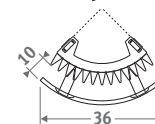

Towel rail / hat rack in chrome-plated aluminium

Hat rack consists of a towel rail and 5 coat hooks

CODE	€
Towel rail	
9087.043466	192,70
Hat rack	
9087.044466	222,00