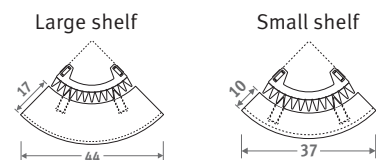

OPTIONS

Shelves in beech veneer

CODE	€
Large shelf	
9087.040628	222,00
Small shelf	
9087.041528	222,00

Towel rail / hat rack in chrome-plated aluminium

Hat rack consists of a towel rail and 5 coat hooks

CODE	€
Towel rail	
9087.043466	192,70
Hat rack	
9087.044466	222,00