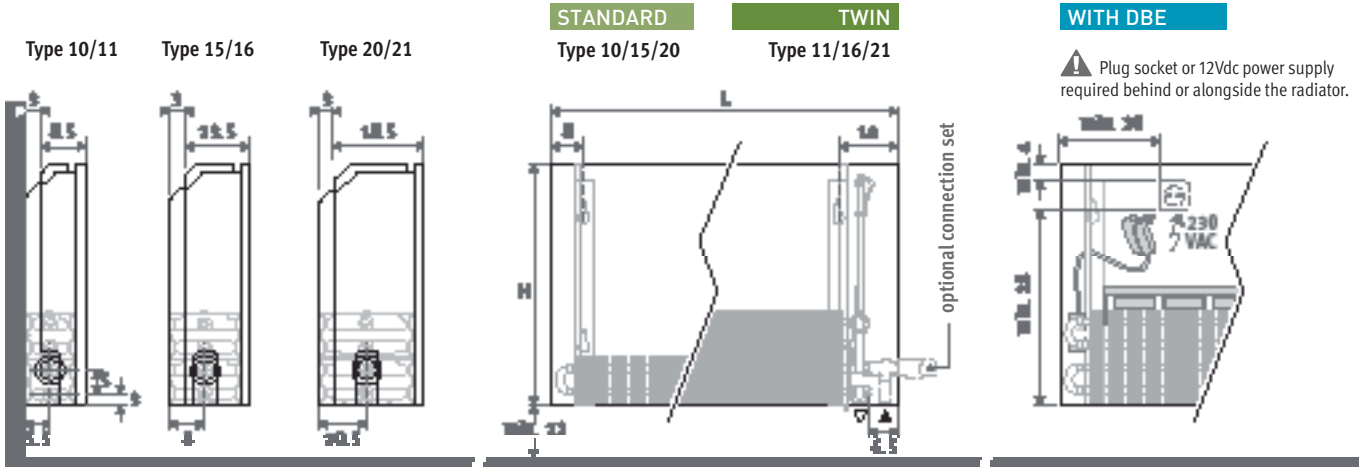

1990
European
DESIGN PRIZE

Also available as freestanding model for glazed façades.
See page 108.

LINEA PLUS

LINEA PLUS

DIMENSIONS (in cm)

⚠ Plug socket or 12Vdc power supply required behind or alongside the radiator.