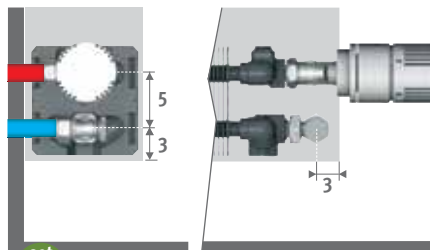

Bottom end left or right, to the wall or to the floor. Connection to the wall via the bottom of the casing, or totally concealed within the casing, depending on the valve or connection set chosen.

Optional high level valve: add to the code of the radiator /30 (left) or /60 (right)
Ex. LINW.035 050 10.xxx/60
High level valve details: see "Connection sets & Valves".

TRV head and sleeve couplings Eurocone 3/4" included.

set 225

CODE 2-PIPE

COLO.SW2.JC.4...

64,80

COLO.SW2.JW.4...

55,30

fill in sleeve coupling code