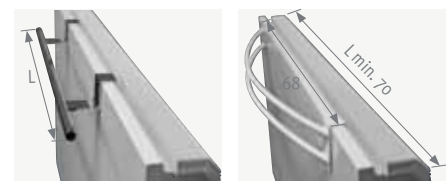

TOWEL RAILS

Chrome-plated alu. Painted steel

Chrome-plated alu.	L	€
5501.001	56	198,70
5501.002	66	198,70

Painted steel	L	st. colour	other
5500.011 XXX	68	97,20	108,90

fill in colour code

Also available as freestanding model for glazed façades. See page 108.