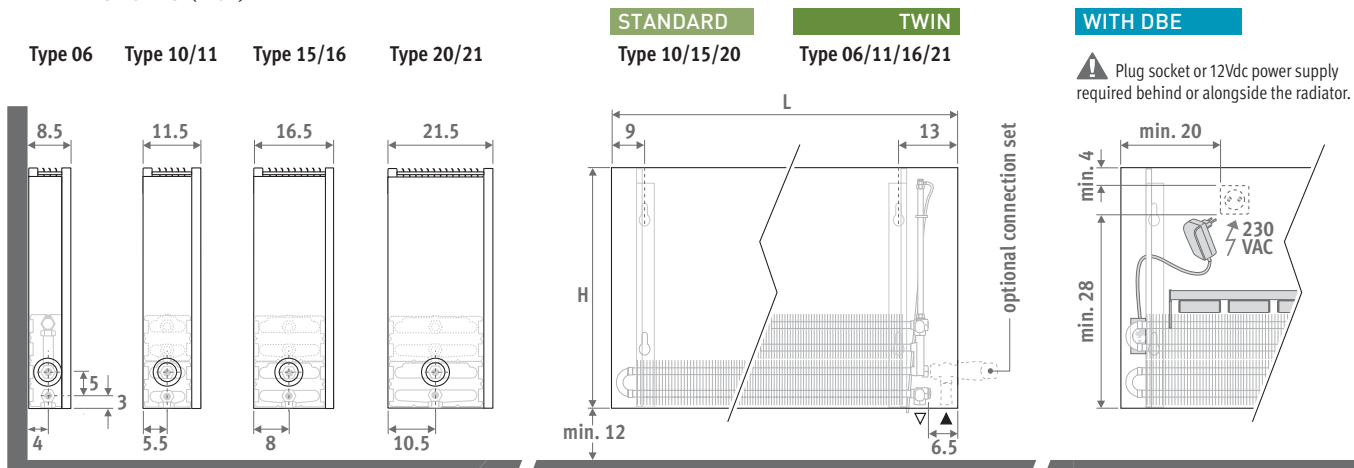

design award
winner

DBE option for high output from compact sizes at super-low temperatures from 28°C.

STRADA

DIMENSIONS (in cm)

DELIVERY

Easy to install by one person. Delivered in a cardboard box, which can also be used as protection on site after installation.

Standard delivery:

- Low-H₂O heat exchanger with wall brackets, fixing kit, extended air vent 1/8" and drain plug 1/2"
- partially pre-mounted casing for connection left or right at low level
- cover plate in stainless steel effect for the side panel at the opposite end from the valve