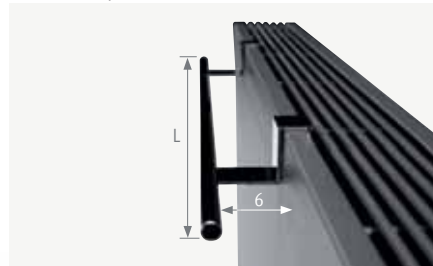

TOWEL RAIL

in chrome-plated aluminium

CODE	L	€
5501.001	56	198,70
5501.002	66	198,70